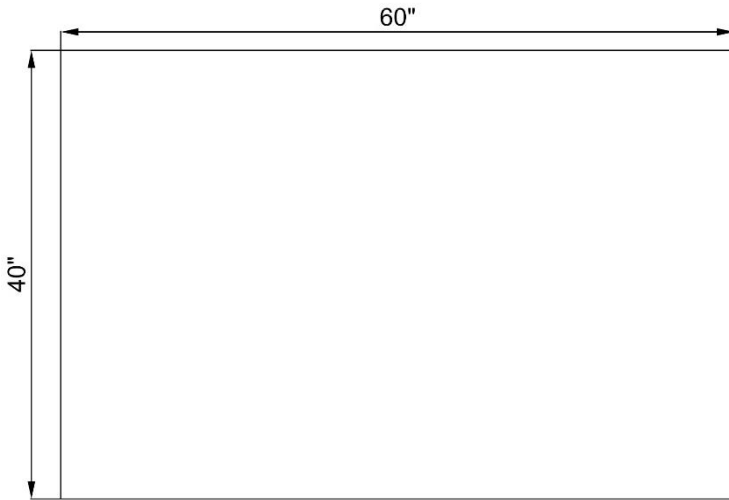

Wall Kit Surround

Back Panel

Side Panel

Panel

Inside Corner Trim

GENERAL SPECIFICATIONS

Dimensions:

Back Panel.....	60*40*1/4"
Side Panel.....	36*40*1/4"
Panel.....	6*42*1/4"
Inside Corner Trim.....	42"
Weight.....	44 lbs