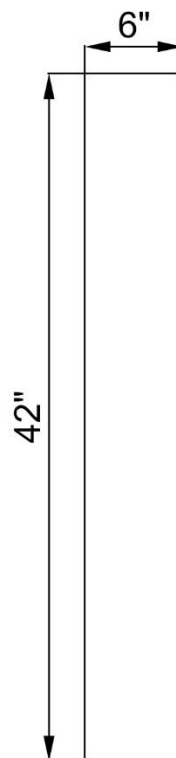

Wall Kit Surround

Back Panel

Side Panel

Panel

Inside Corner Trim

GENERAL SPECIFICATIONS

Dimensions:

Back Panel.....	60*40*1/4"
Side Panel.....	36*40*1/4"
Panel.....	6*42*1/4"
Inside Corner Trim.....	42"
Weight.....	44 lbs

Wall Kit Surround

LINE DRAWINGS

Back Panel

Side Panel

Panel

Inside Corner Trim

In an effort to continually improve our product, specifications and configurations are subject to change without notice.

Before ordering or installing, consider future access to essential equipment.