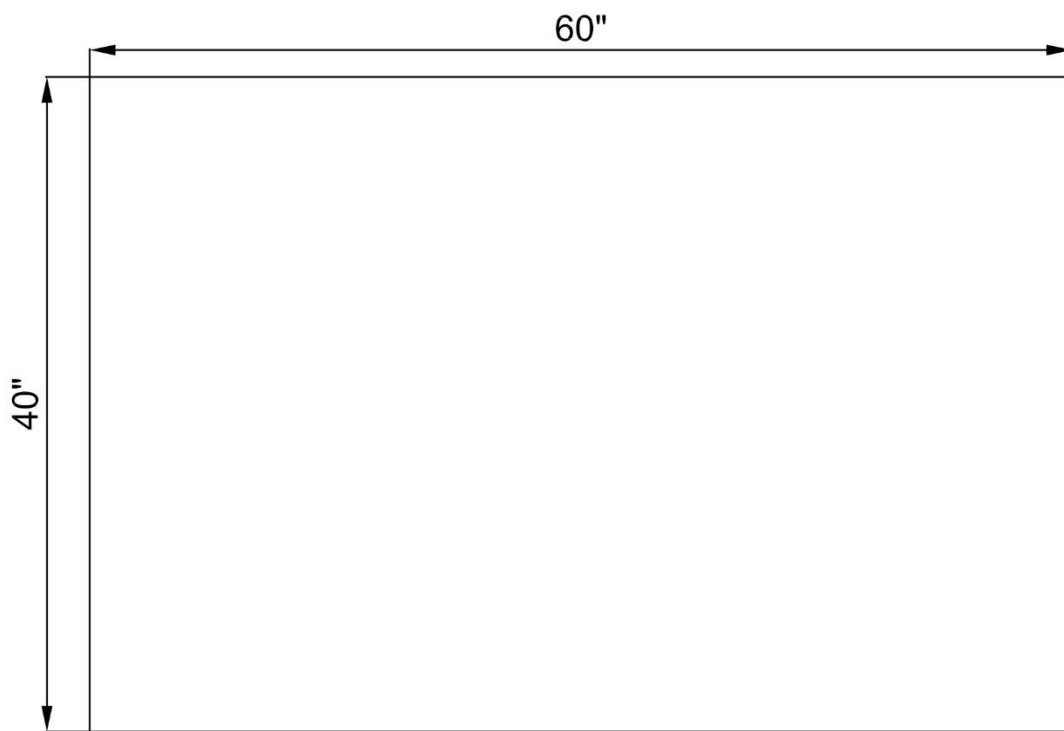

Wall Kit Surround

LINE DRAWINGS

Back Panel