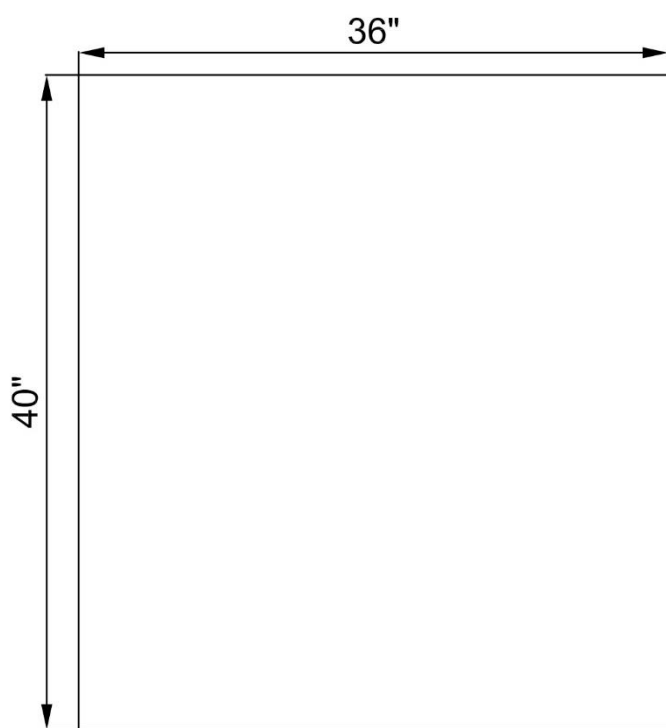

Wall Kit Surround

LINE DRAWINGS

Side Panel

In an effort to continually improve our product, specifications and configurations are subject to change without notice.

Before ordering or installing, consider future access to essential equipment.