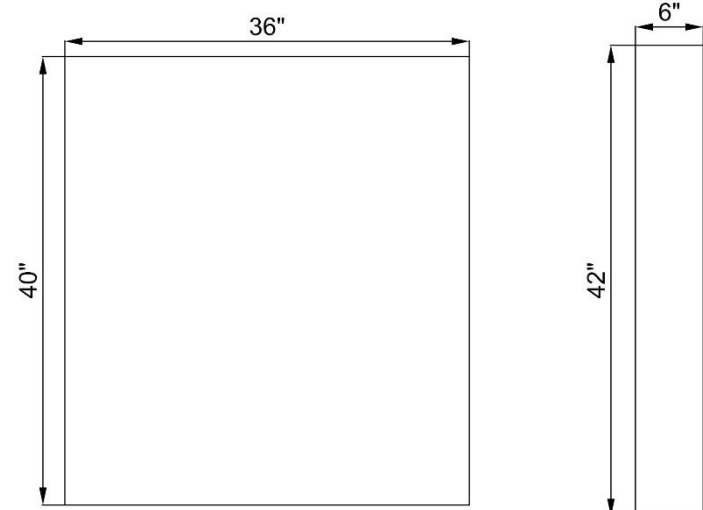

Wall Kit Surround

Back Panel

Side Panel

Panel

Inside Corner Trim

GENERAL SPECIFICATIONS

Dimensions:

Back Panel.....	60*40*1/4"
Side Panel.....	36*40*1/4"
Panel.....	6*42*1/4"
Inside Corner Trim.....	42"
Weight.....	44 lbs